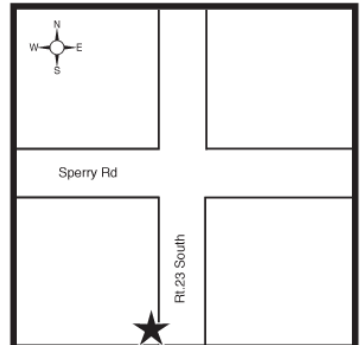

COUGHLIN CARS.COM

OF CIRCLEVILLE

\$250 OFF

We'll Pay Your Deductible*

-OR-

We'll Pay Your Rental Fee**

Collision Center
740-474-3138

24001 U.S. Route 23 South
Circleville, OH 43113

Just south of Tim Horton's Across Rt. 23 from Super Wal Mart

**Up to 10% of total repair, not to exceed \$250.*

***Up to \$250*